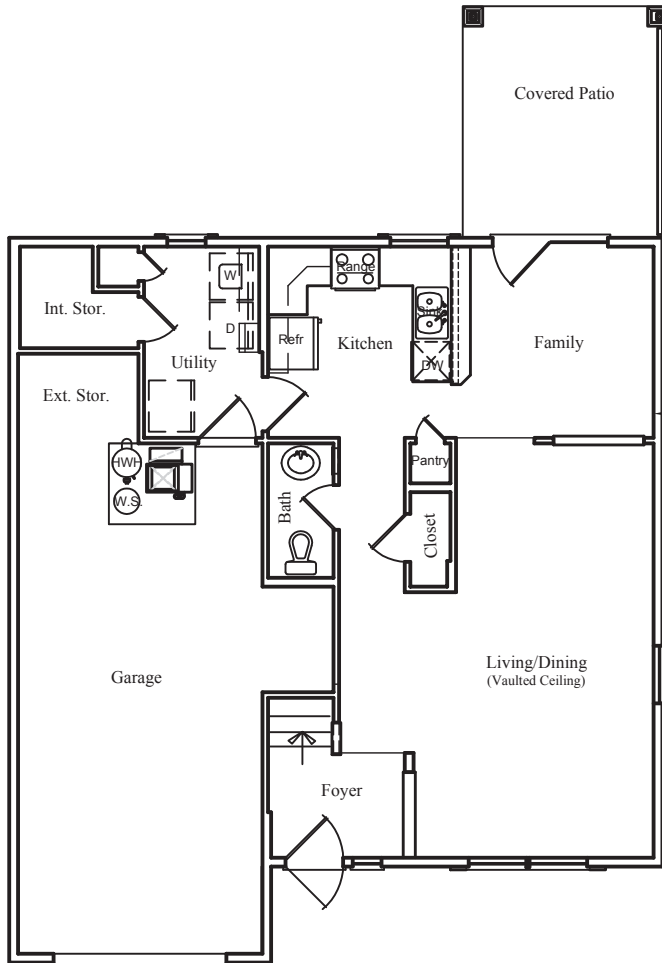

Unit A (E1 – E6)

3 Bedroom / 2 1/2 Bath — 1,518 Sq. Ft.*

First Level

Second Level

* All Square Footage is Approximate