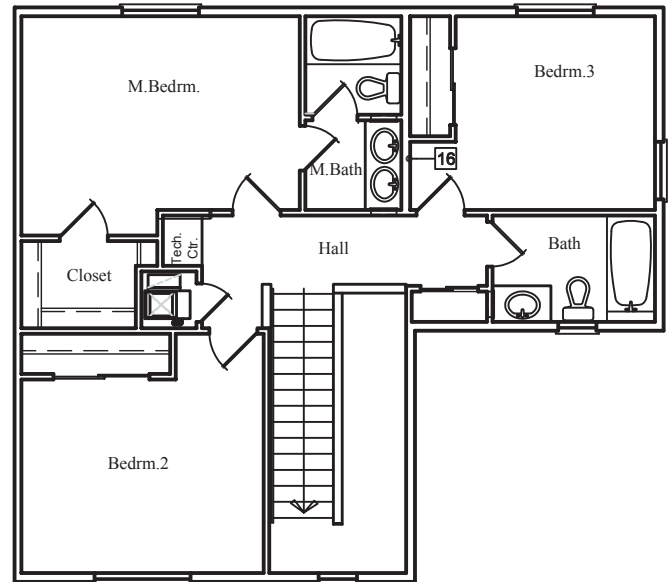

Unit A (E1 – E6)

3 Bedroom / 2 1/2 Bath — 1,518 Sq. Ft.*

First Level

Second Level

* All Square Footage is Approximate