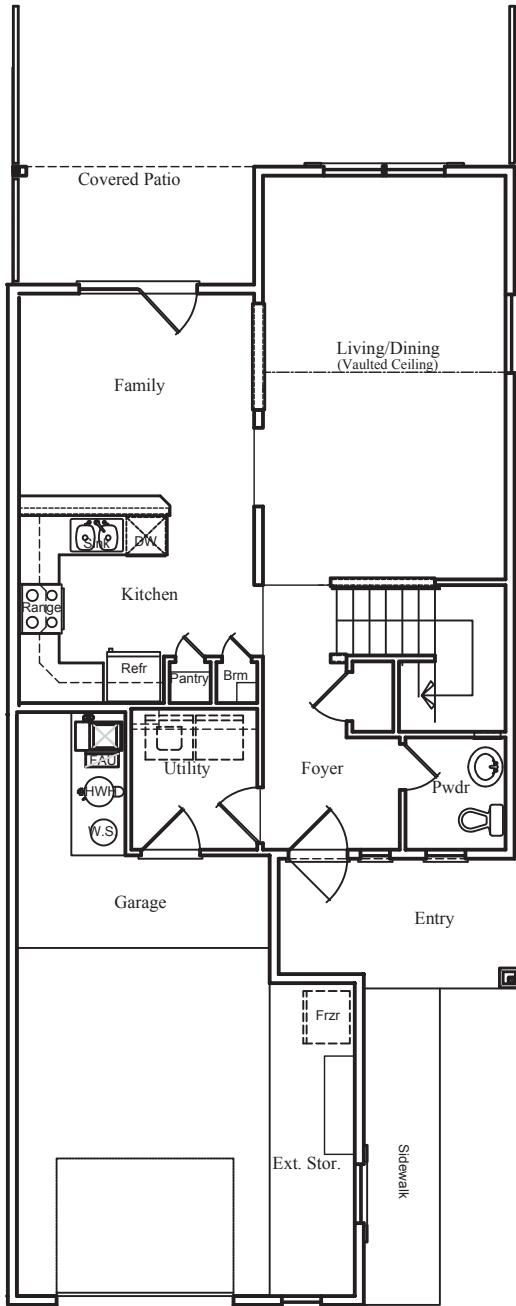

Unit B

3 Bedroom / 2 1/2 Bath — 1,531 Sq. Ft.*

First Level

Second Level

* All Square Footage is Approximate