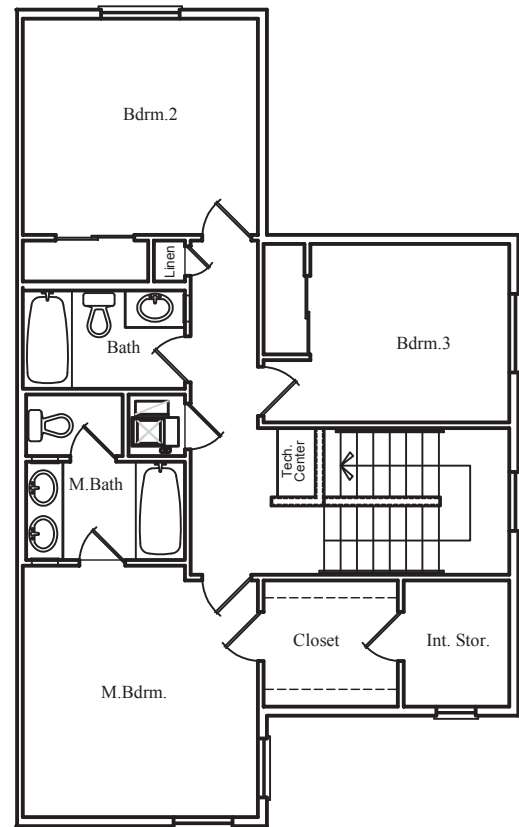

Unit B

3 Bedroom / 2 1/2 Bath — 1,531 Sq. Ft.*

First Level

Second Level

* All Square Footage is Approximate