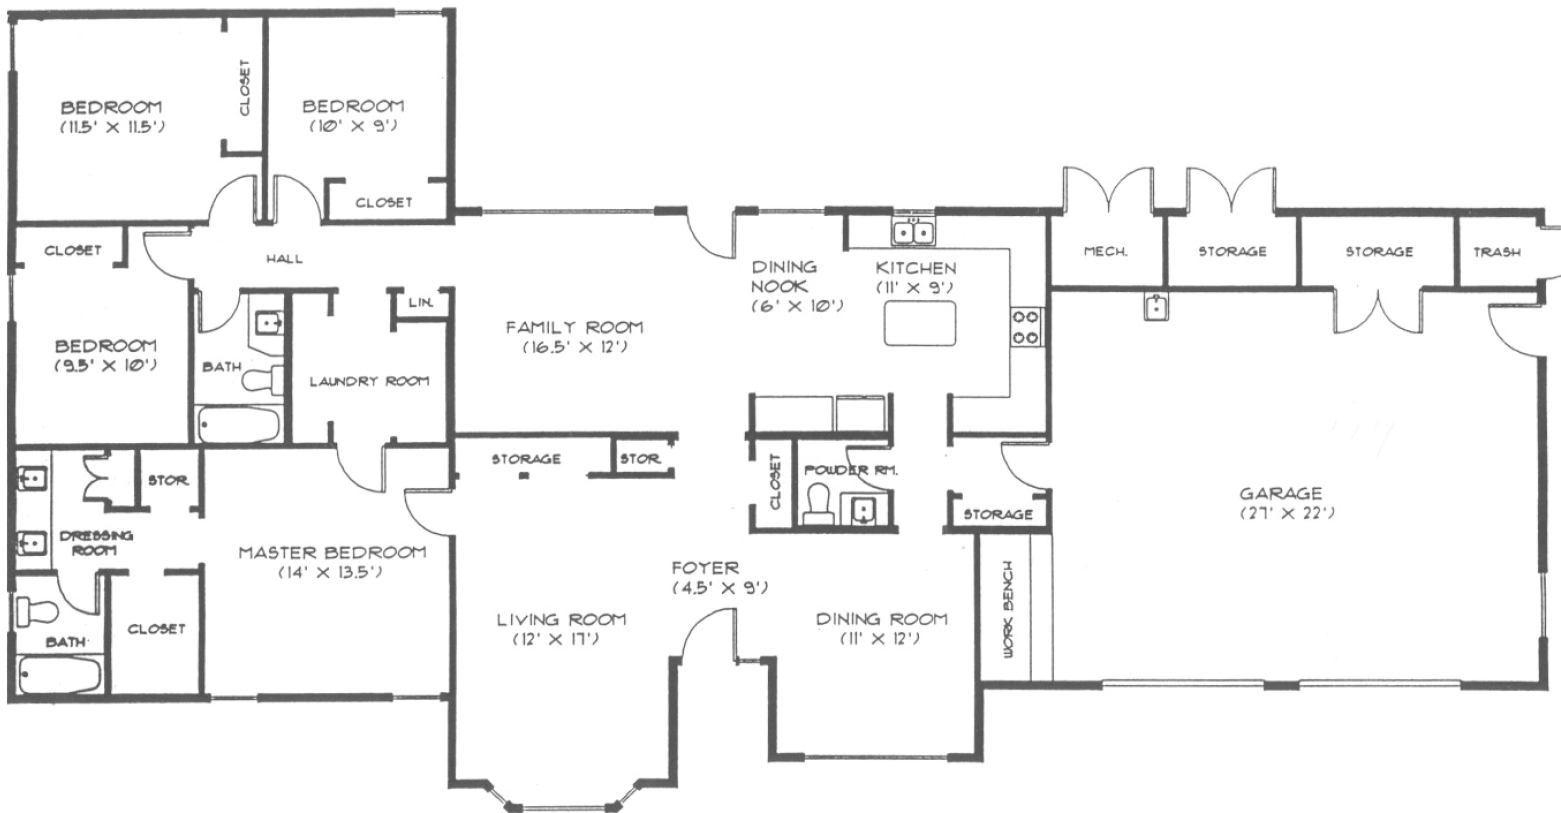

Unit M2S4 (O4 - O5)

4 Bedroom / 2 1/2 Bath — 1,847 Sq. Ft.*

* All Square Footage is Approximate