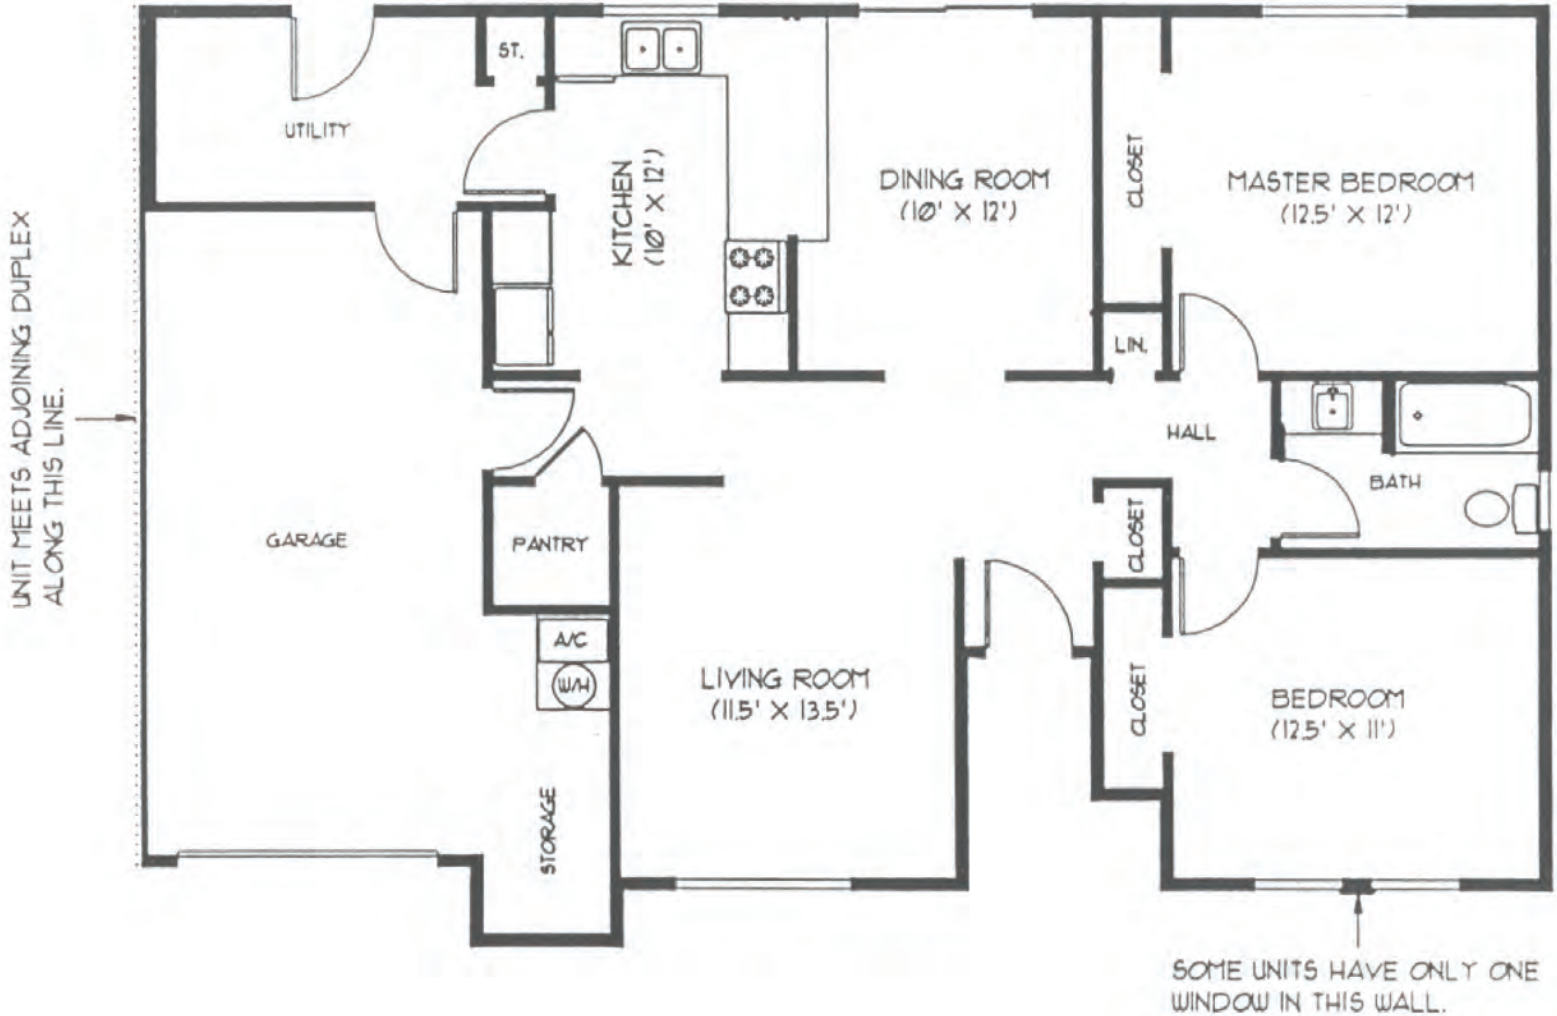

Unit N12 (E1 – E6)

2 Bedroom / 1 Bath — 960 Sq. Ft.*

* All Square Footage is Approximate