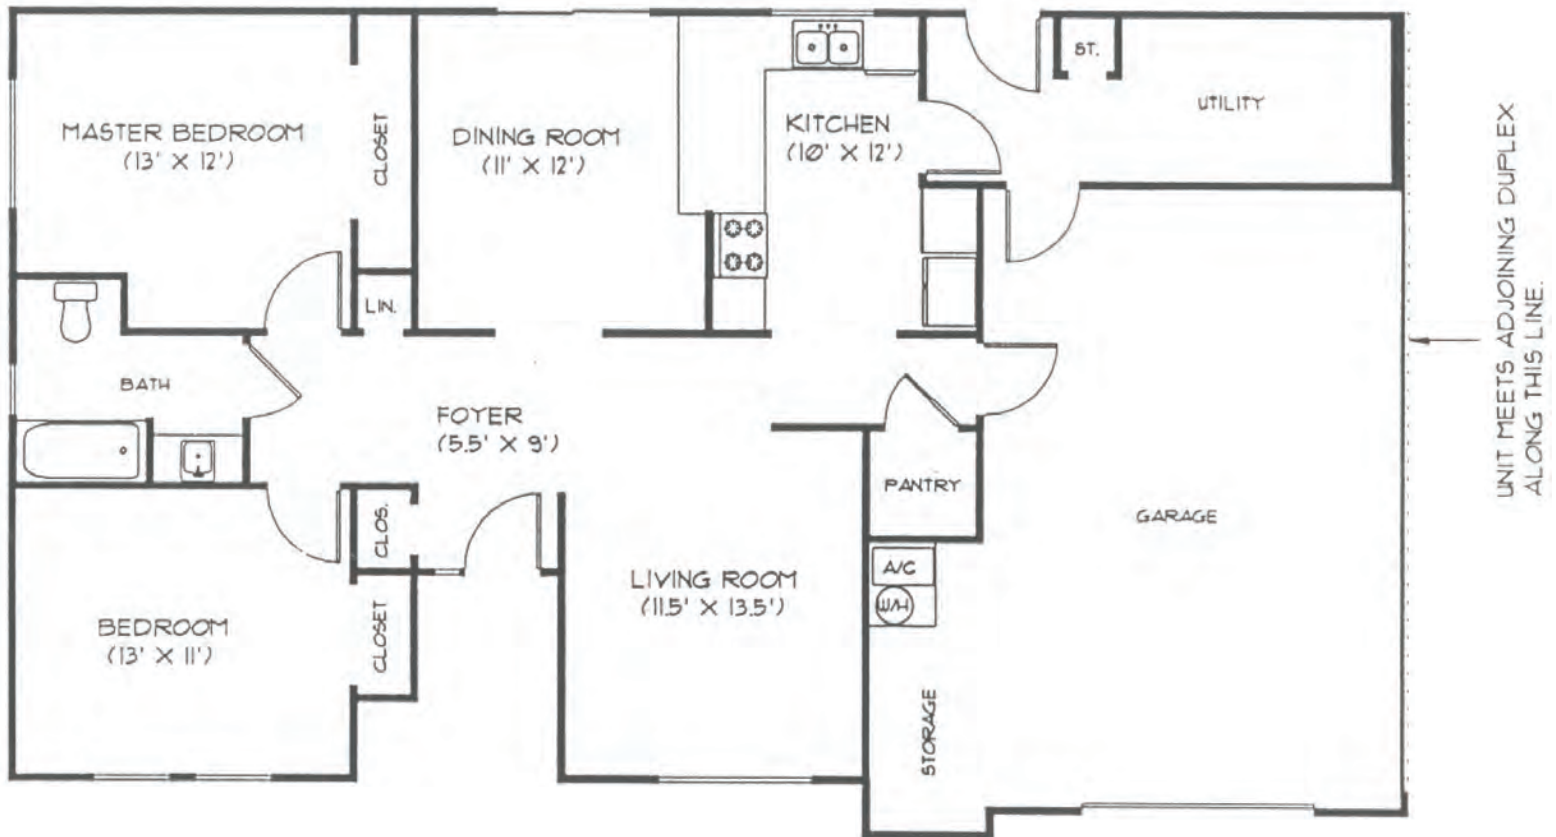

Unit N12H (E1 - E6)

2 Bedroom / 1 Bath — 977 Sq. Ft.\*

\* All Square Footage is Approximate