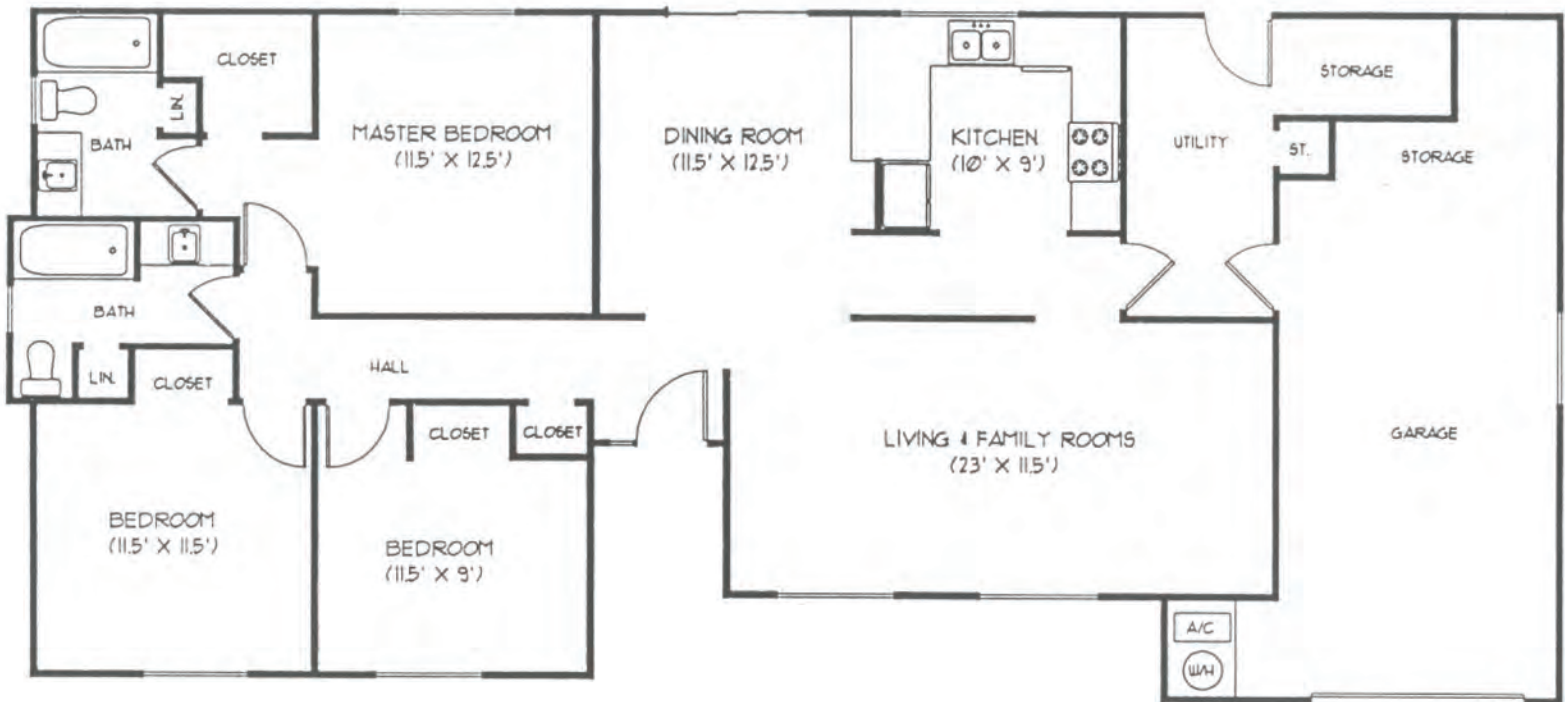

Unit N13 (E1 – E6)

3 Bedroom / 2 Bath — 1,283 Sq. Ft.\*

\* All Square Footage is Approximate