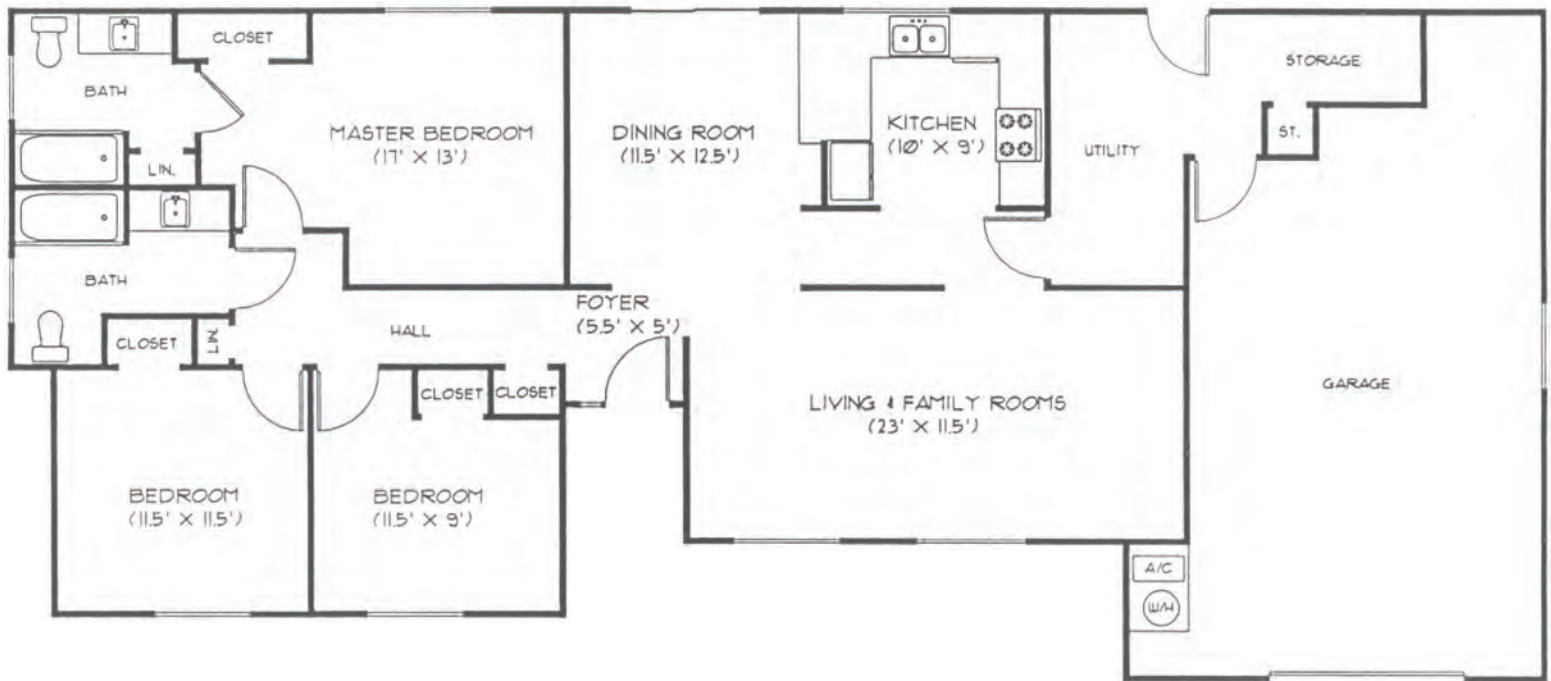

Unit N13H (E1 - E6)

3 Bedroom / 2 Bath — 1,257 Sq. Ft.\*

\* All Square Footage is Approximate