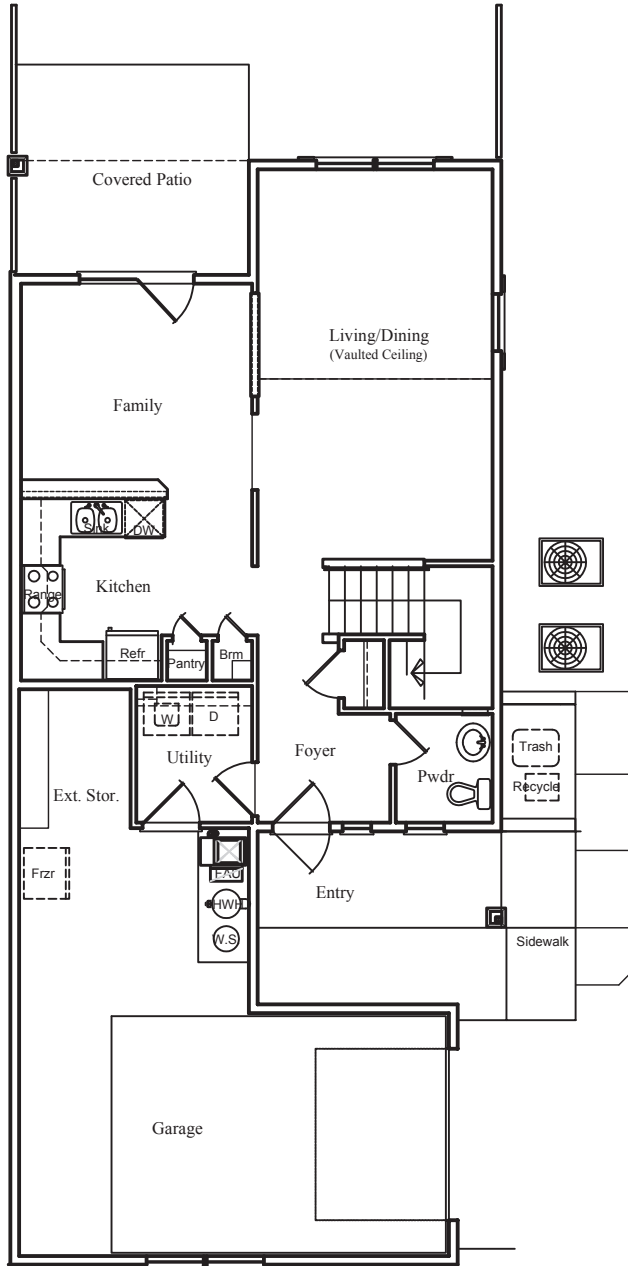

Unit C

3 Bedroom / 2 1/2 Bath — 1,528 Sq. Ft.*

First Level

Second Level

* All Square Footage is Approximate