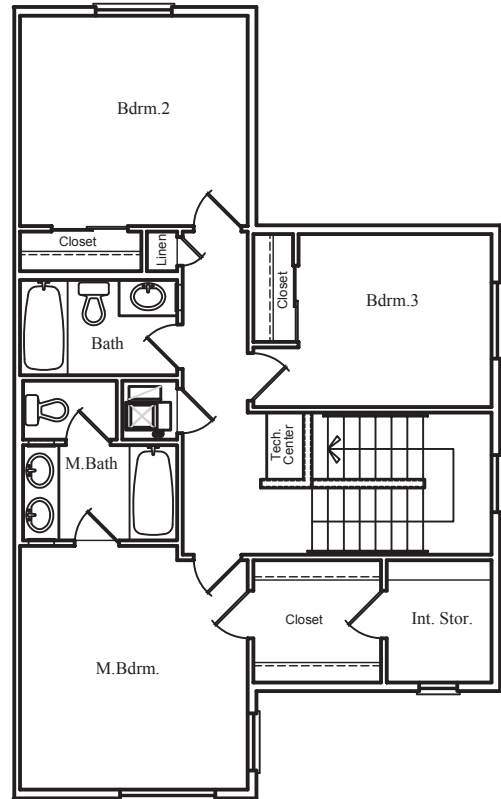

Unit C

3 Bedroom / 2 1/2 Bath — 1,528 Sq. Ft.*

First Level

Second Level

* All Square Footage is Approximate