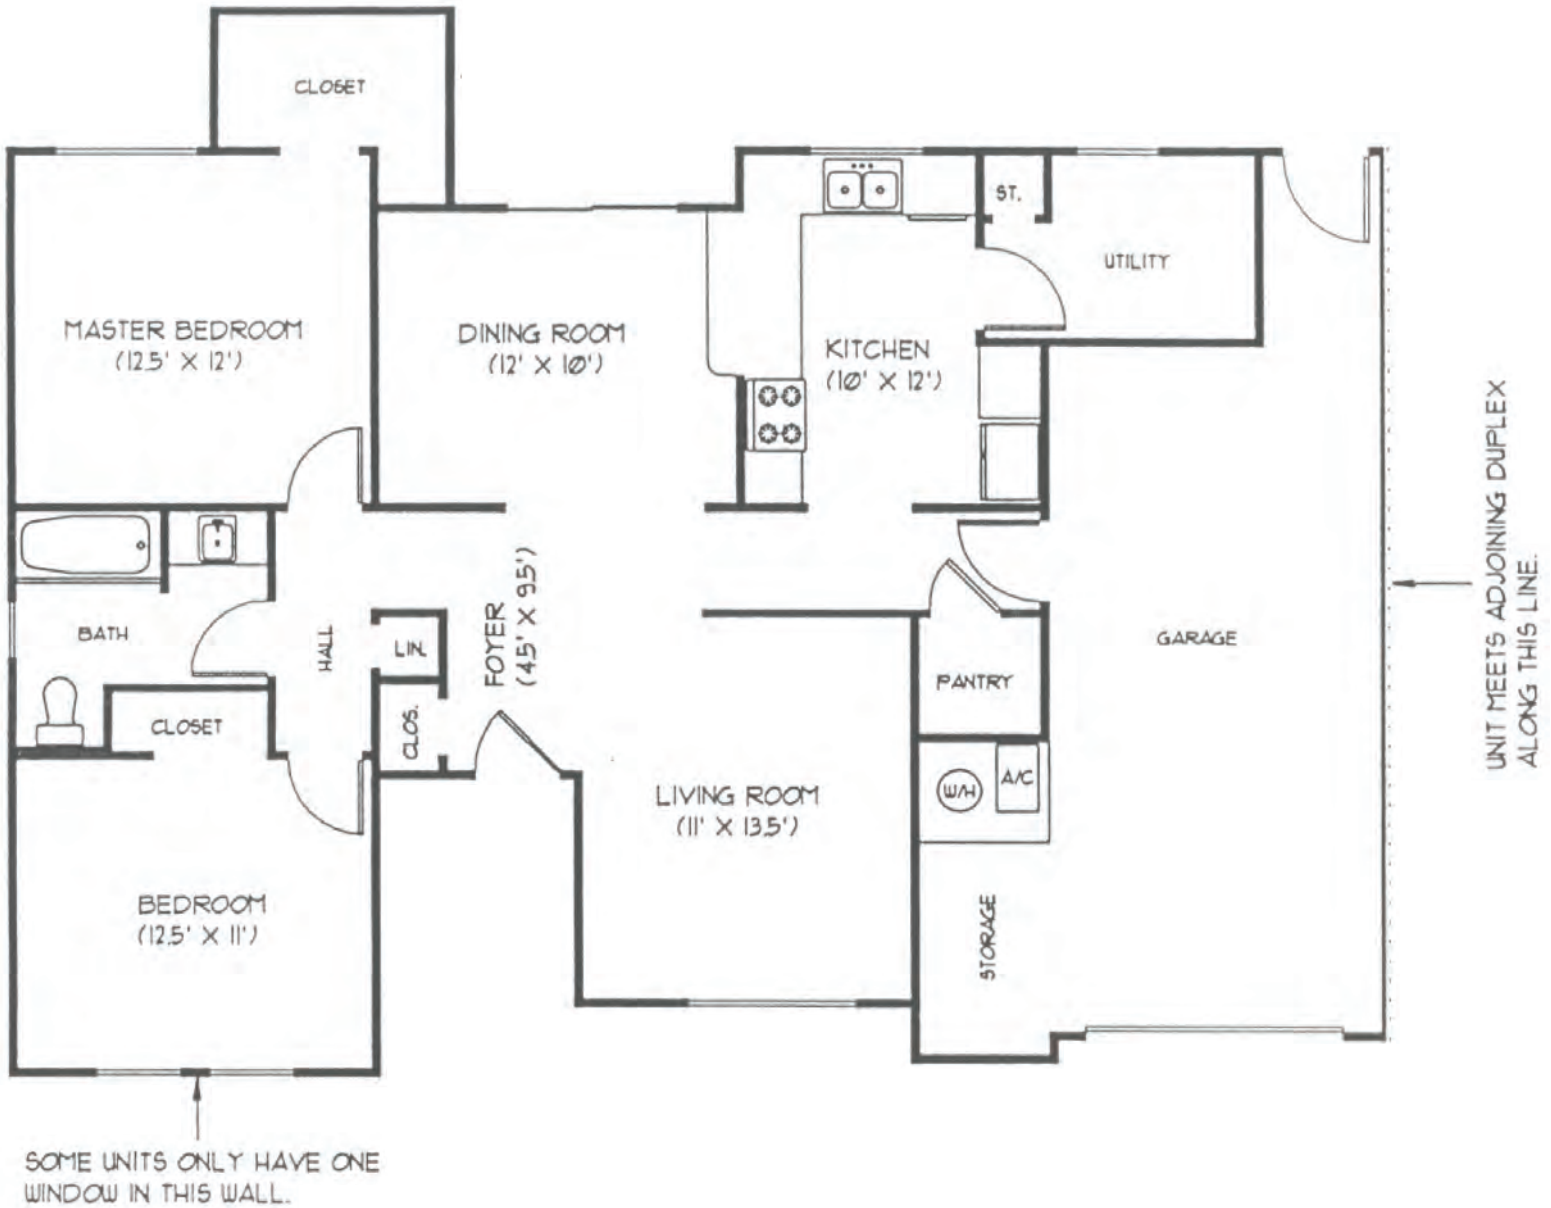

Unit N22 (E1 – E6)

2 Bedroom / 1 Bath — 944 Sq. Ft.*

* All Square Footage is Approximate