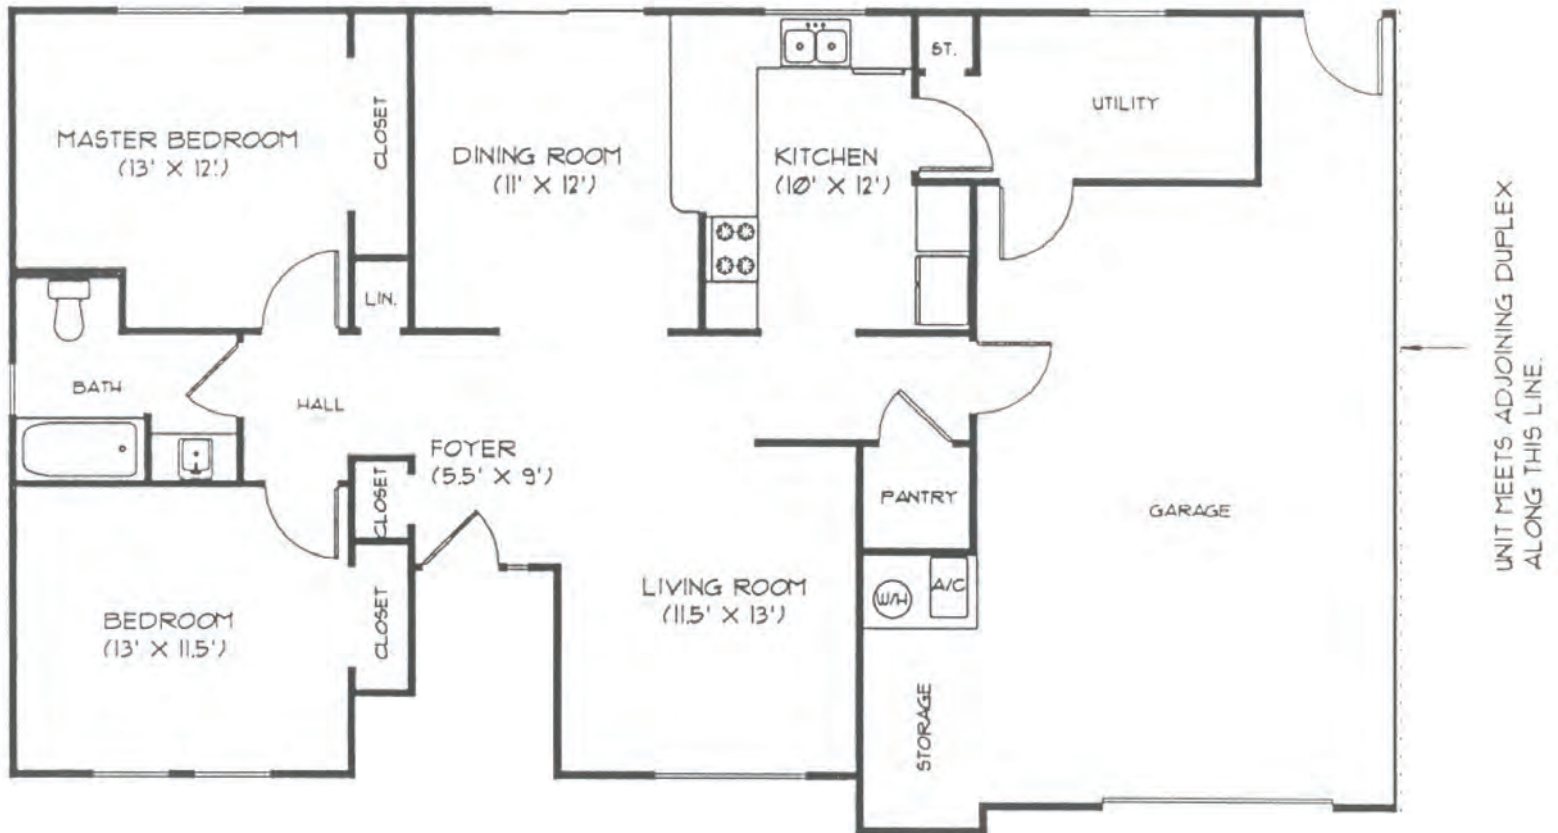

Unit N22H (E1 - E6)

2 Bedroom / 1 Bath — 975 Sq. Ft.*

* All Square Footage is Approximate