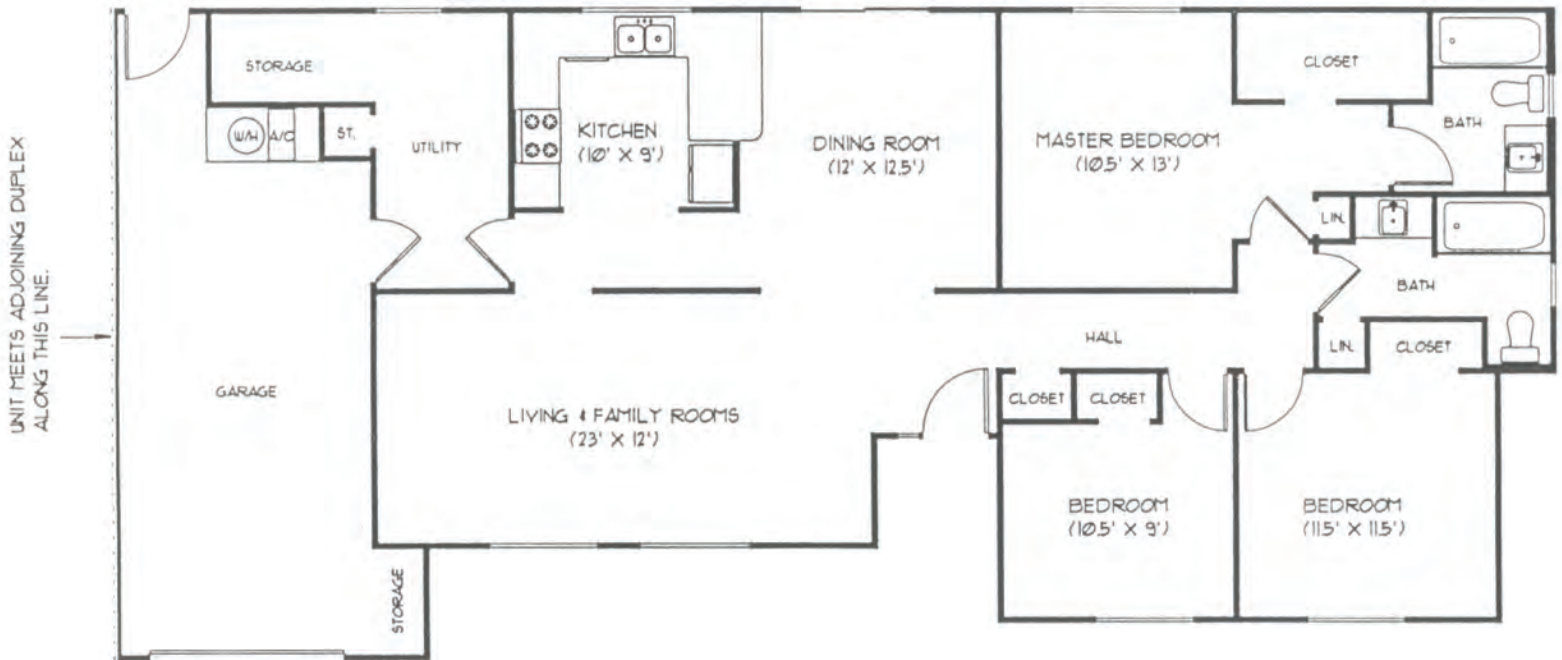

Unit N23 (E1 – E6)

3 Bedroom / 2 Bath — 1,233 Sq. Ft.*

* All Square Footage is Approximate