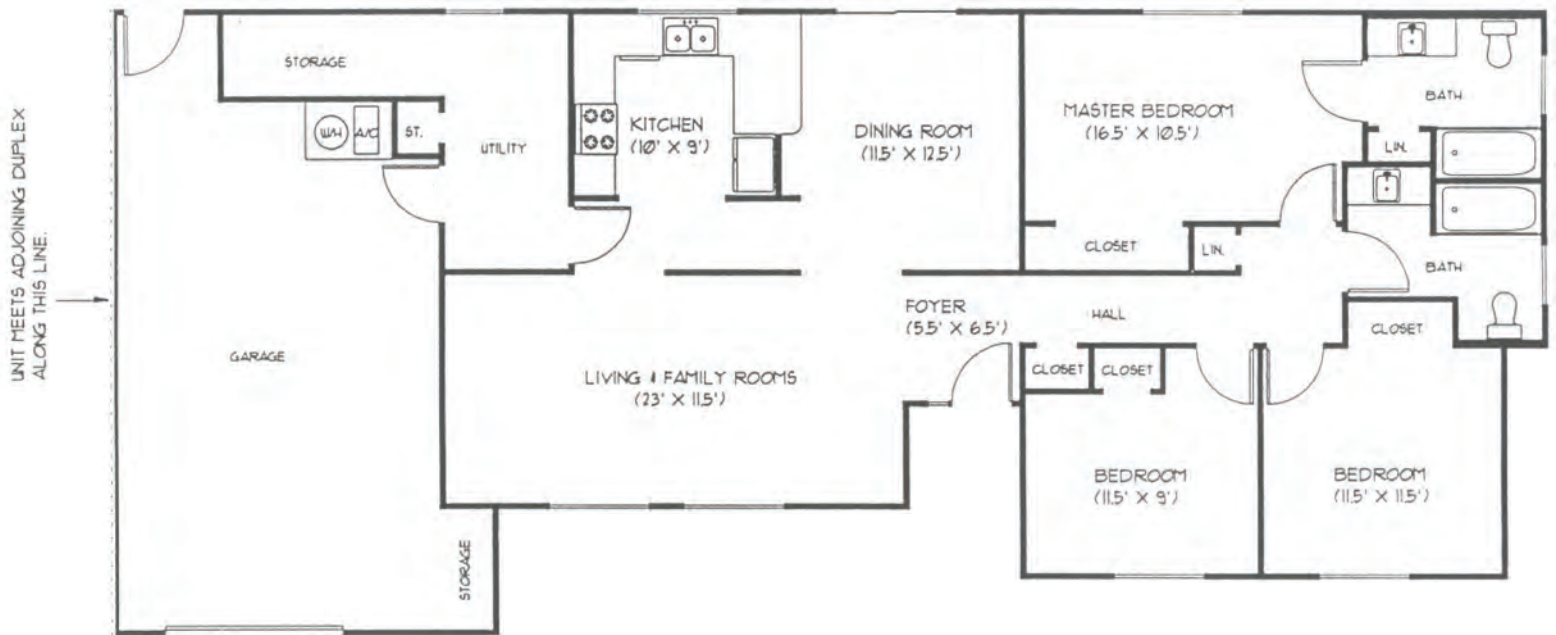

Unit N23H (E1 – E6)

3 Bedroom / 2 Bath — 1,272 Sq. Ft.\*

\* All Square Footage is Approximate