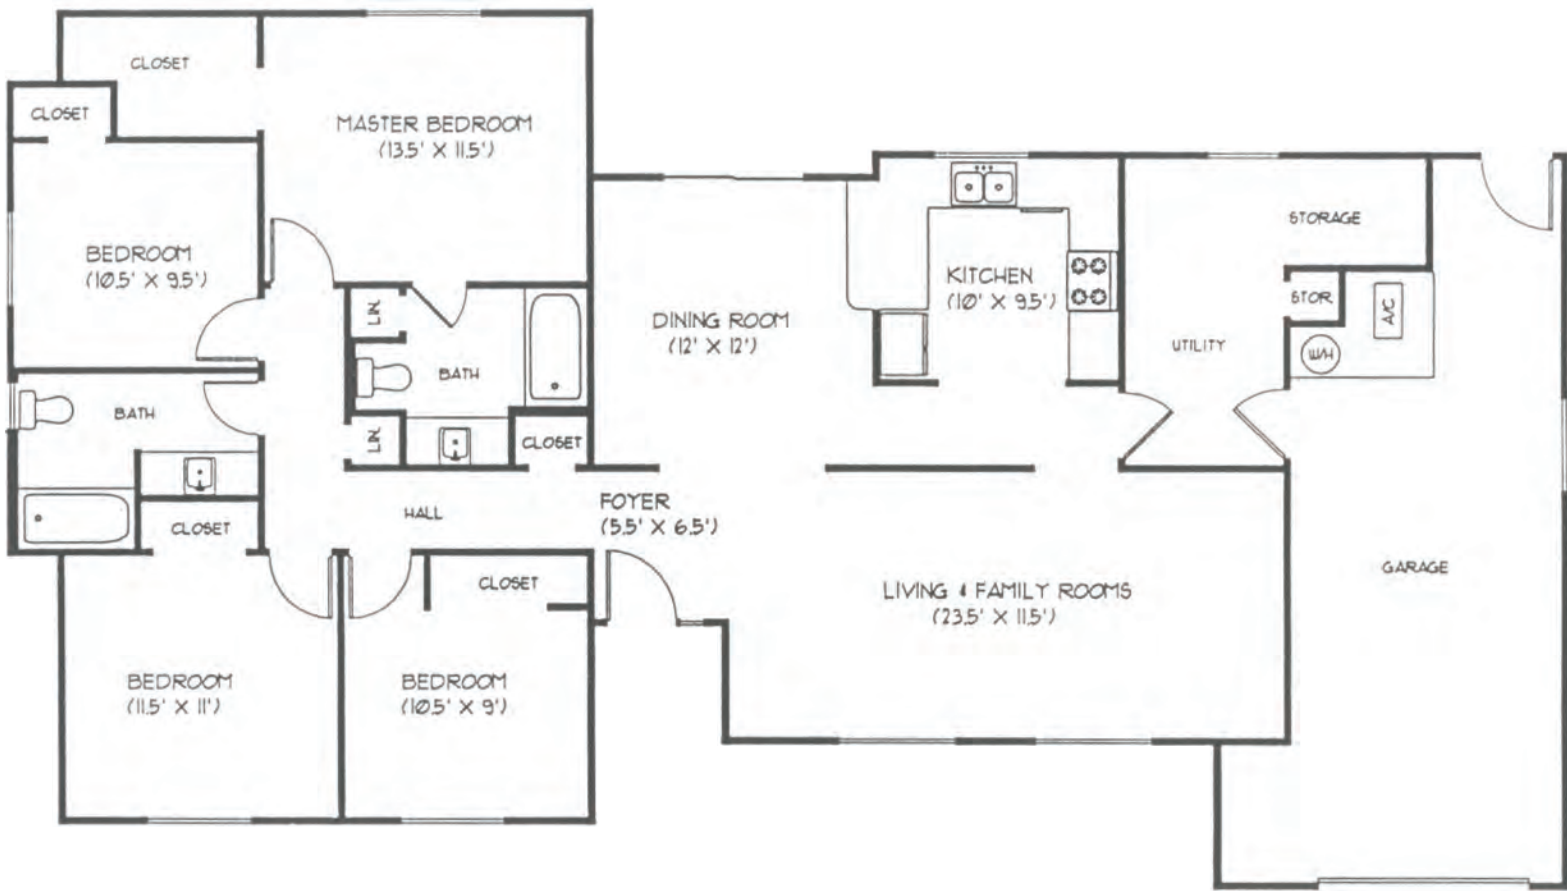

Unit N24 (E1 – E6)

4 Bedroom / 2 Bath — 1,422 Sq. Ft.*

* All Square Footage is Approximate