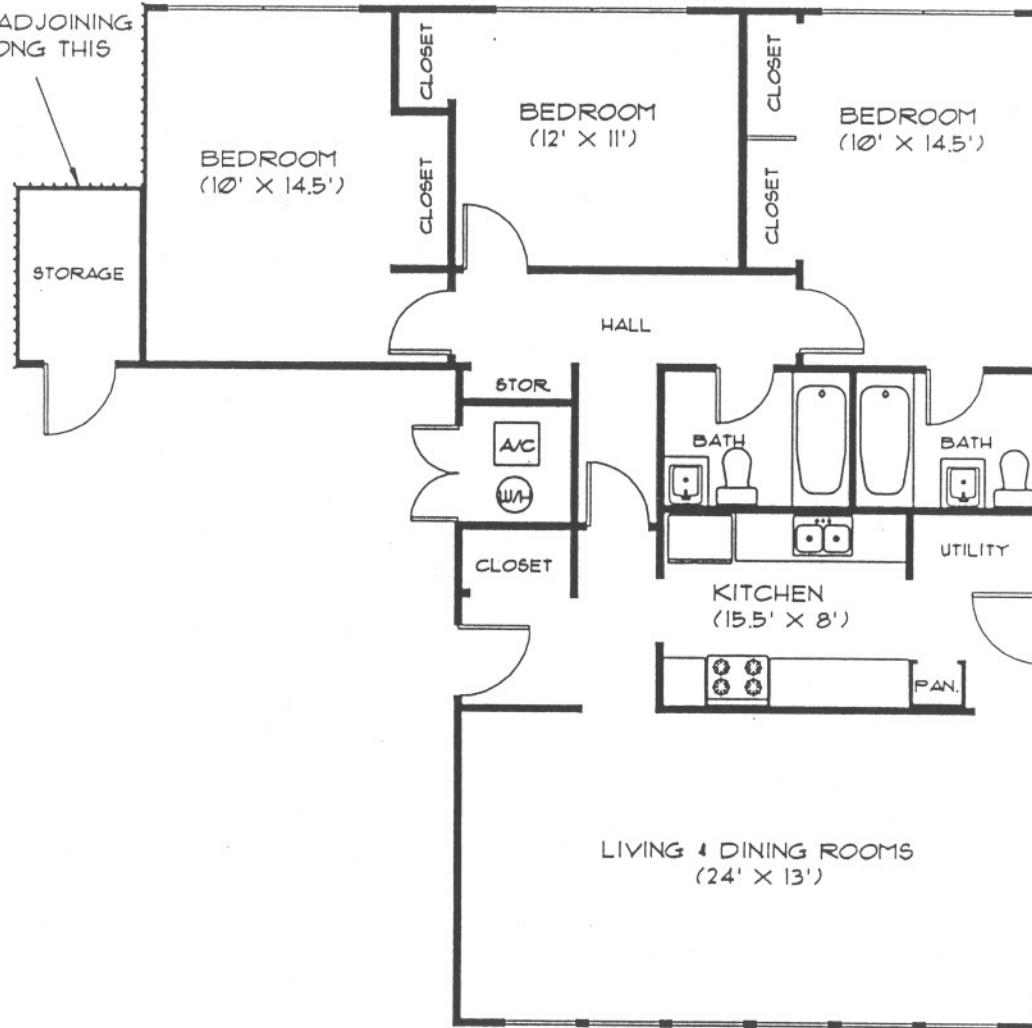

UNIT MEETS ADJOINING
DUPLEX ALONG THIS
LINE.

MODEL M13D

Scale: 1/8" = 1'-0" 

Room dimensions are rounded to the nearest half-foot.

Approx. Specifications: <i>3 Bedrm</i>	<i>pg 1/2</i>
Gross Sq. Ft: 1296	Covered Patio Area: N/A
Net Sq. Ft: 1160	