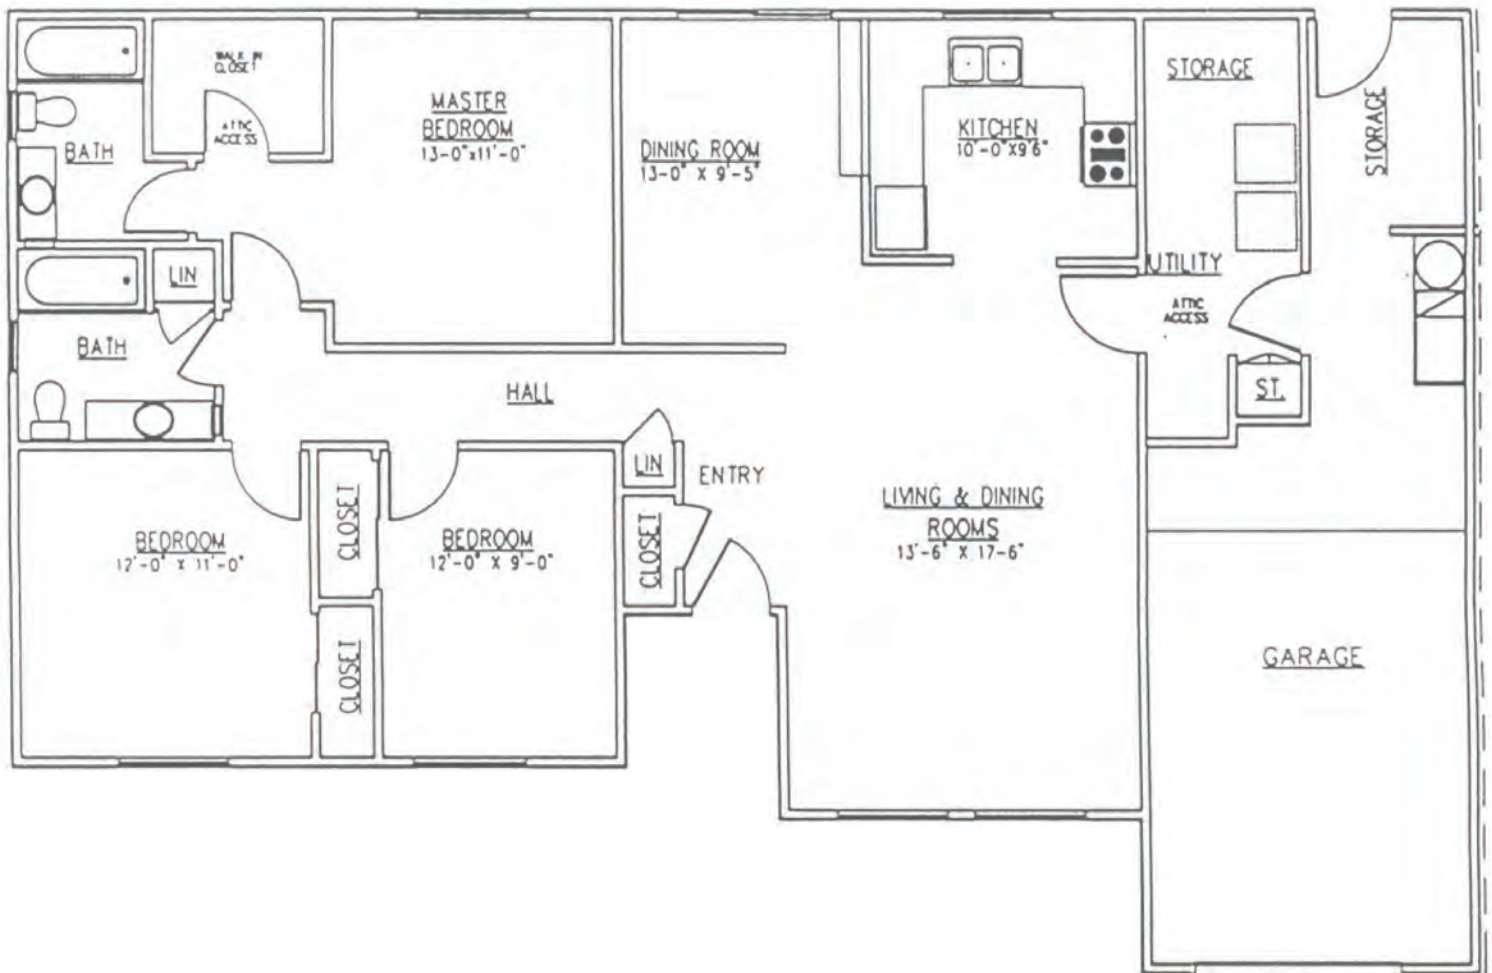

Unit N43 (E1 – E6)

3 Bedroom / 2 Bath — 1,260 Sq. Ft.*

UNIT MEETS ADJOINING DUPLEX ALONG THIS LINE

* All Square Footage is Approximate