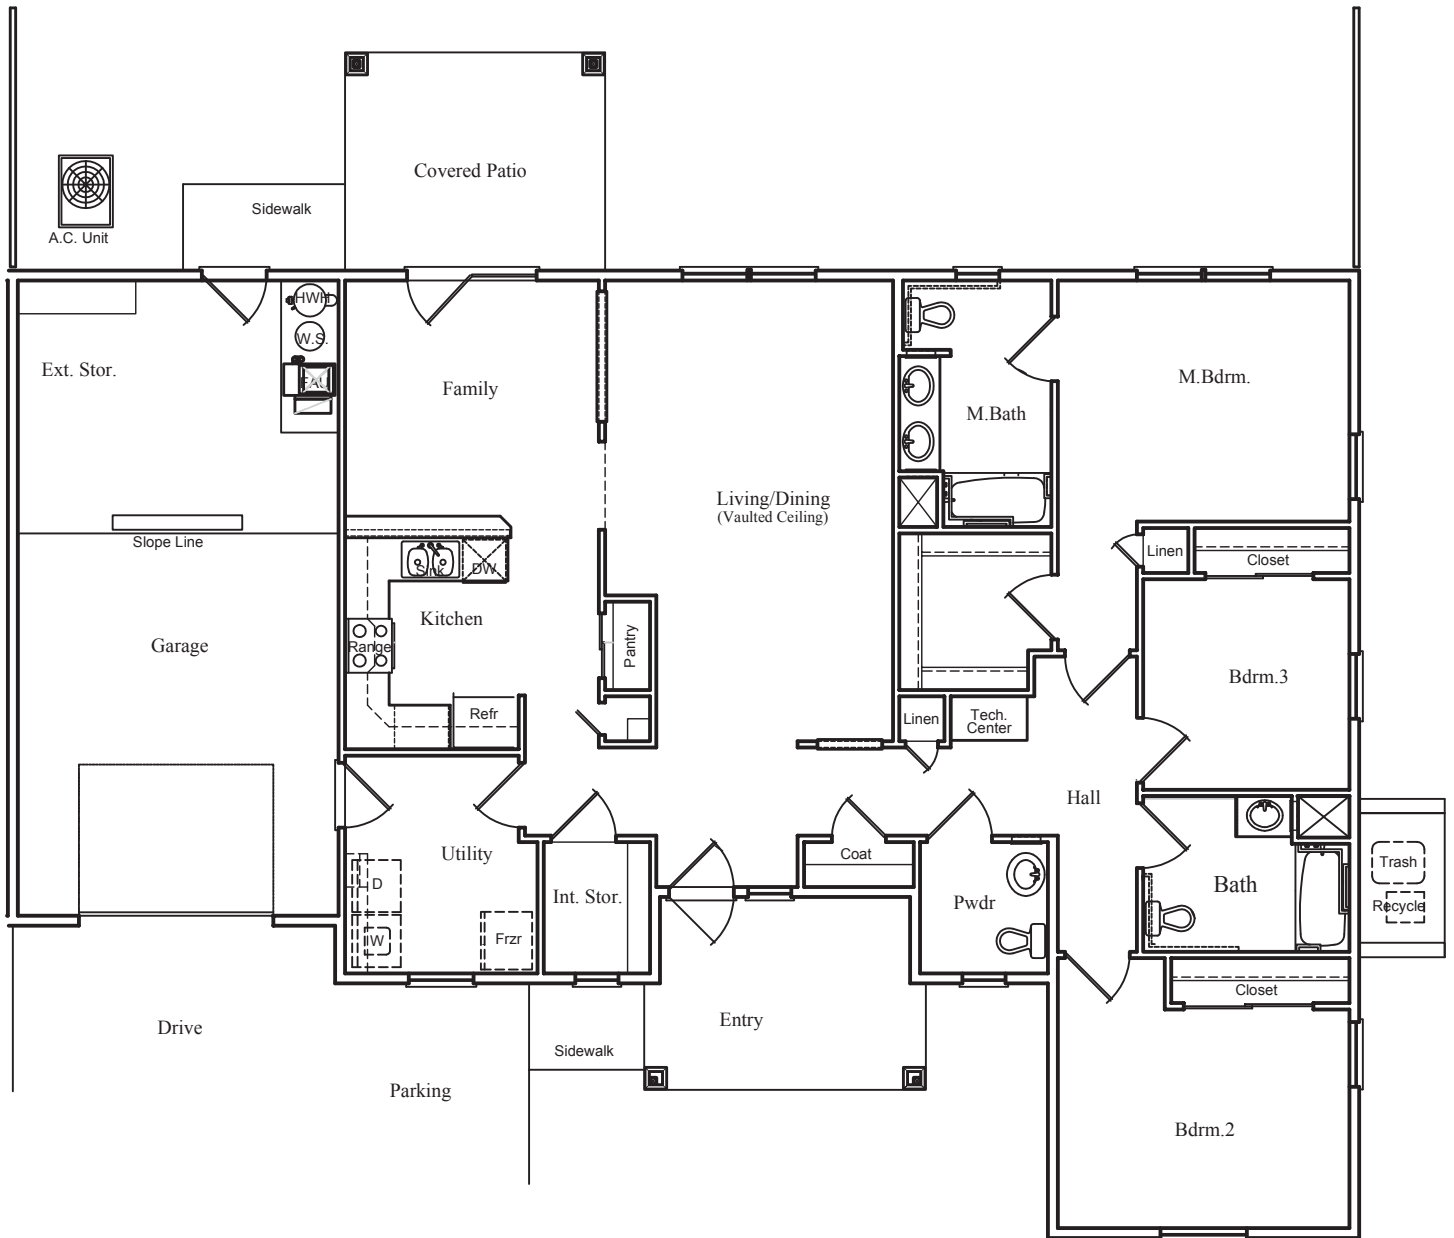

Unit D

3 Bedroom / 2 1/2 Bath — 1,638 Sq. Ft.*

* All Square Footage is Approximate