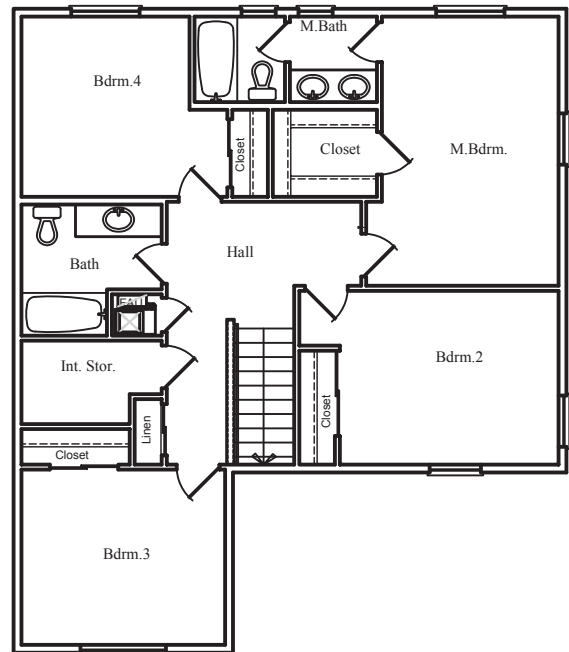

Unit I

4 Bedroom / 2 1/2 Bath — 1,889 Sq. Ft.*

First Level

Second Level

* All Square Footage is Approximate