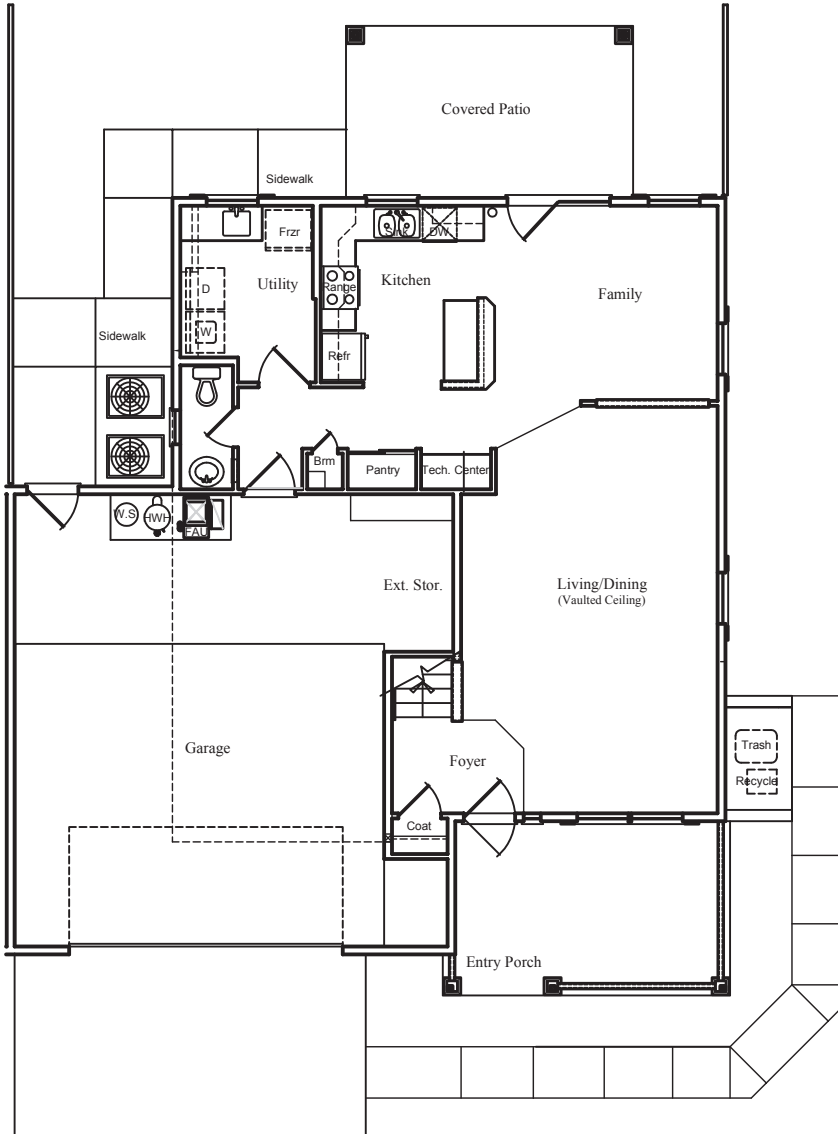

Unit I

4 Bedroom / 2 1/2 Bath — 1,889 Sq. Ft.*

First Level

Second Level

* All Square Footage is Approximate