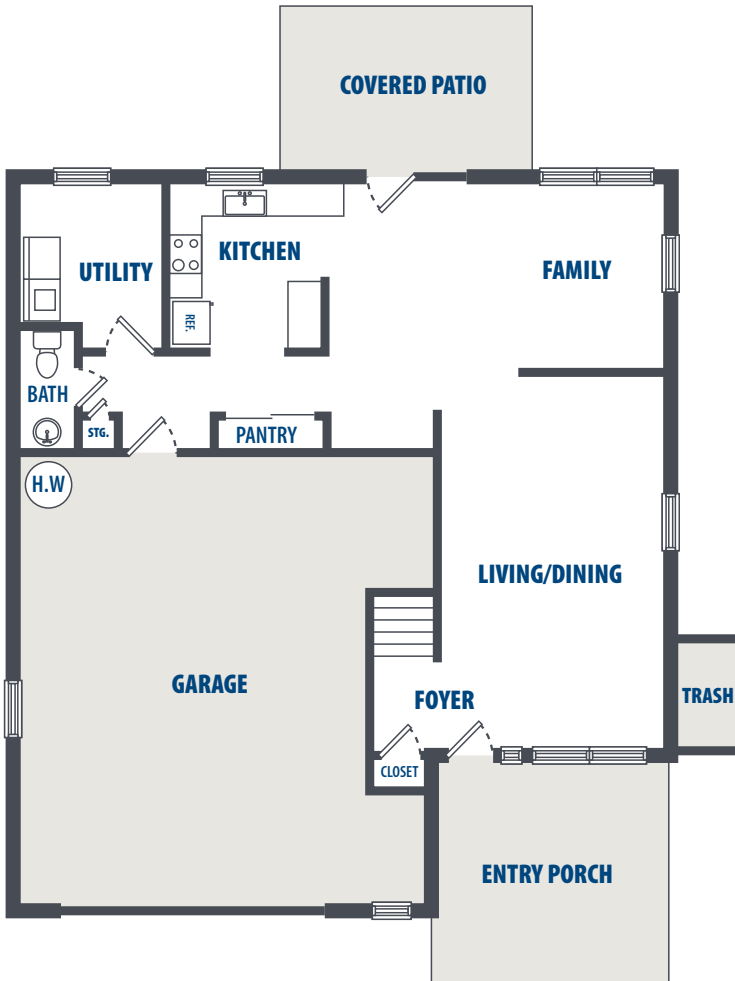

UNIT I (E1-E6) - 4 BEDROOM

4 Bedroom | 2.5 Bath | 2028 Sq. Ft.*

4601 Richard Kisling Drive | Las Vegas, NV 89115 | Phone: 725-527-3200

**All square footage is approximate.*